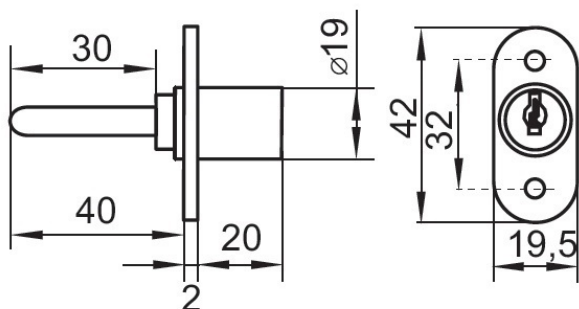

PRODUCT SHEET

Description:

Cent. Lock M1018, $\varnothing 19 \times 20$ mm, 40mm Tail, Black, #J11, CK SISO, W/Rosette but No Other Accessories, Key to Differ

Item number:

14.03.150-0

Units	Box	Carton	HS Code	Barcode
Pcs.	30	240	8301300000	 5704866035170